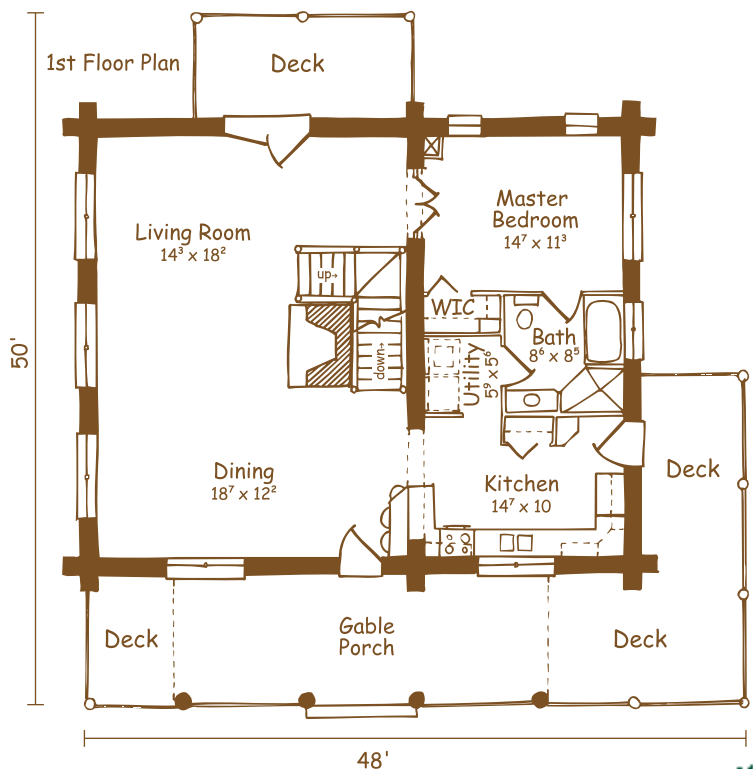

Cold Mountain

1st floor 1,280 square feet • 2nd floor 362 square feet
 1,642 total heated square feet

Basement 1,280 square feet • Deck 448 square feet • Porch 272 square feet
 2,000 total un-heated square feet

2nd Floor Plan