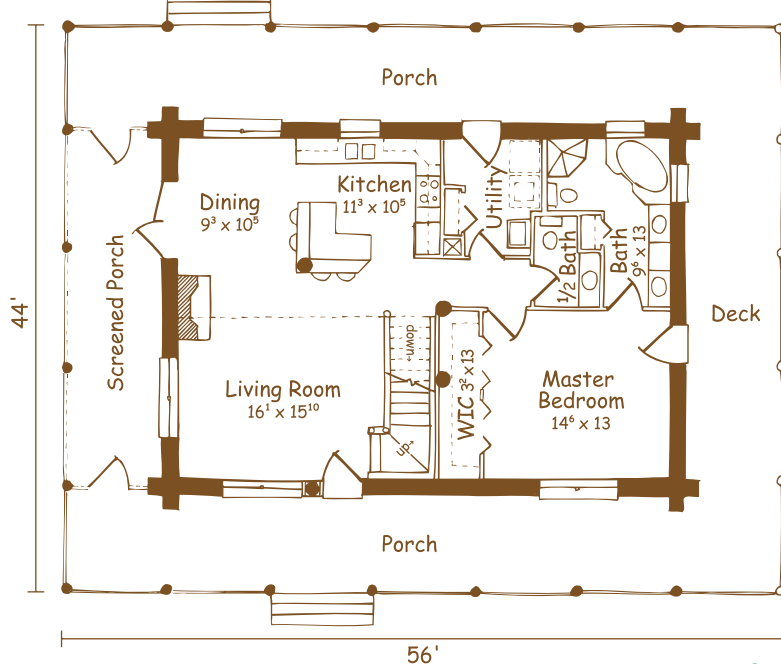

Rocky Ridge

1st floor 1,120 square feet • 2nd floor 792 square feet
 1,912 total heated square feet

Basement 1,120 square feet • Porch 992 square feet • Deck 352 square feet
 2,464 total un-heated square feet

1st Floor Plan

2nd Floor Plan