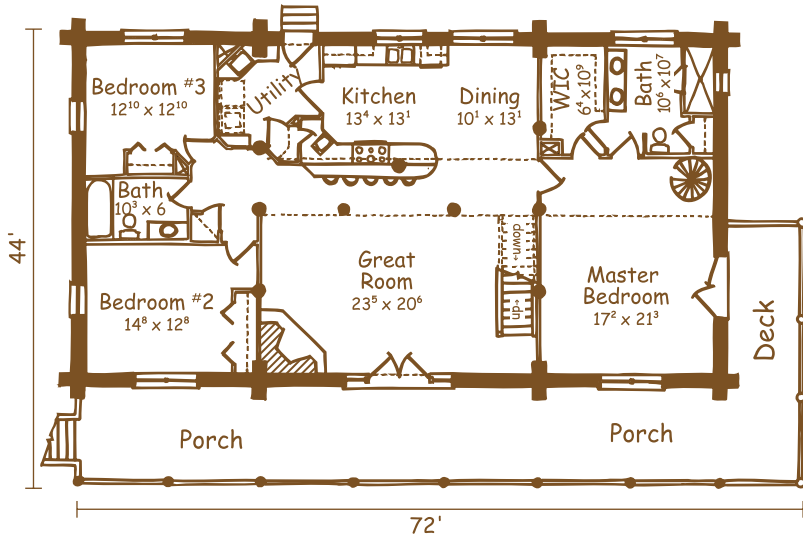

# Madison

1st floor 2,176 square feet • 2nd floor 900 square feet  
 3,076 total heated square feet

Basement 2,176 square feet • Porch 640 square feet • Deck 208 square feet  
 2,816 total un-heated square feet

1st Floor Plan

2nd Floor Plan