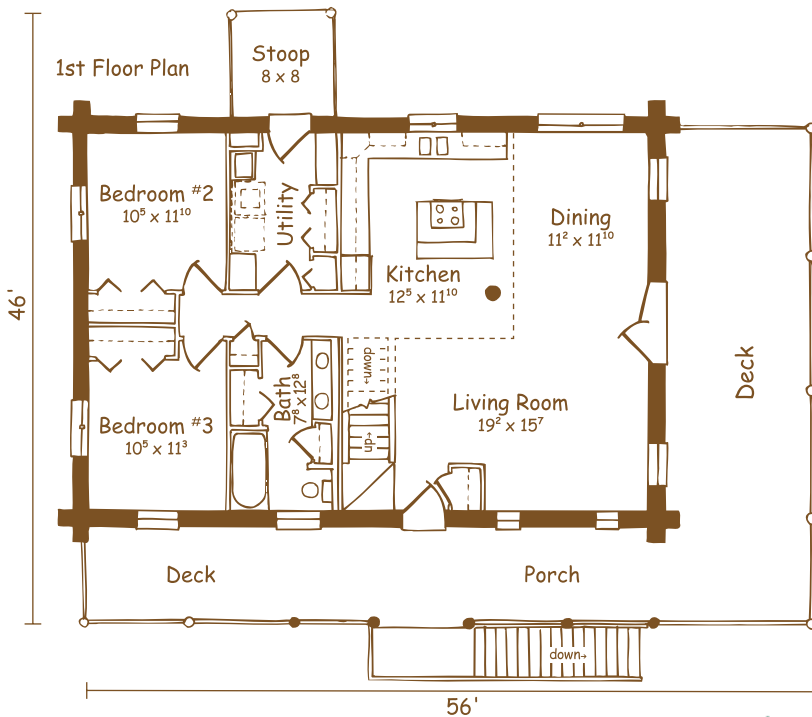

## Parkway View

1st floor 1,320 square feet • 2nd floor 553 square feet  
 1,883 total heated square feet

Basement 1,320 square feet • Porch 224 square feet • Deck 712 square feet  
 2,256 total un-heated square feet

2nd Floor Plan