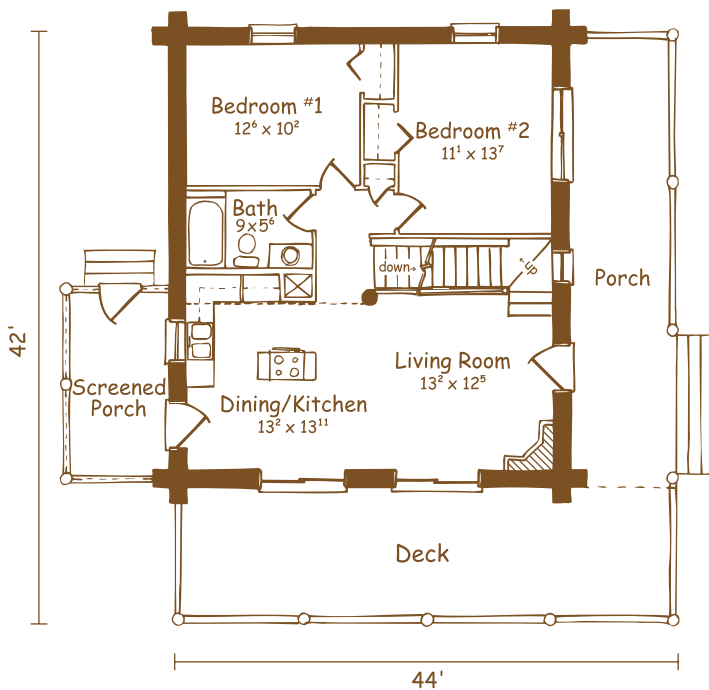

Great Mt. View

1st floor 896 square feet • 2nd floor 384 square feet
 1,280 total heated square feet

Basement 896 square feet • Porch 368 square feet • Deck 360 square feet
 1,624 total un-heated square feet

1st Floor Plan

2nd Floor Plan